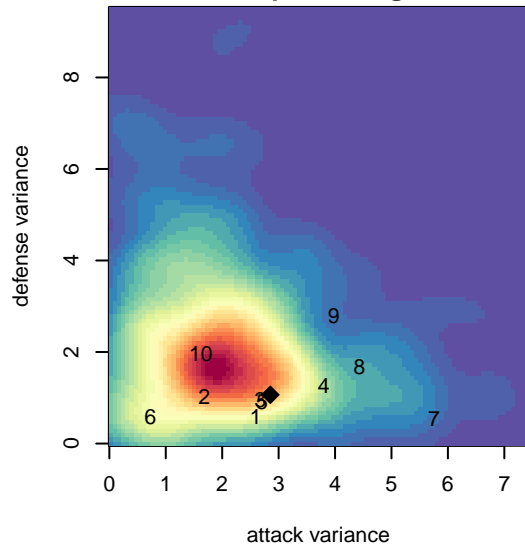

# Yakima Lightning G03

Yakima, WA  
 G03 total strength=389  
 attack=0.41 defense=0.14

alt names used:  
 YYSY LIGHTNING (WA)  
 Lightning

Venues played:  
 2014 Yakima Mid Summer Classic GU11  
 2014 REDAPT Cup Bronze 9v9 U11

**attack and defense variance (black dot)  
relative to other teams  
and top 10 in region**

**attack and defense rating  
relative to others at age  
and all opponents in last 13 months**

**attack and defense rating  
relative to others at age  
and all opponents in last 13 months**

**Performance relative to 13 month average**

**Performance relative to 13 month average**

Distribution of opponents  
 Red = Lose zone, Blue = Win zone, Green = Even  
 Black line separates win/lose zones