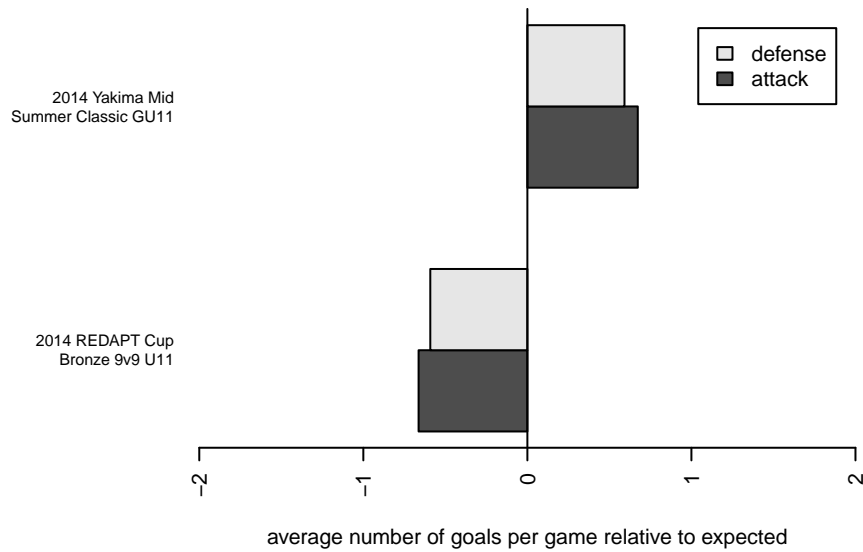

# Yakima Lightning G03

Yakima, WA  
 G03 total strength=389  
 attack=0.41 defense=0.14

alt names used:  
 YYSY LIGHTNING (WA)  
 Lightning

Venues played:  
 2014 Yakima Mid Summer Classic GU11  
 2014 REDAPT Cup Bronze 9v9 U11

**attack and defense variance (black dot)  
relative to other teams  
and top 10 in region**

**attack and defense rating  
relative to others at age  
and all opponents in last 13 months**

**attack and defense rating  
relative to others at age  
and all opponents in last 13 months**

**Performance relative to 13 month average**

**Performance relative to 13 month average**

Distribution of opponents  
 Red = Lose zone, Blue = Win zone, Green = Even  
 Black line separates win/lose zones